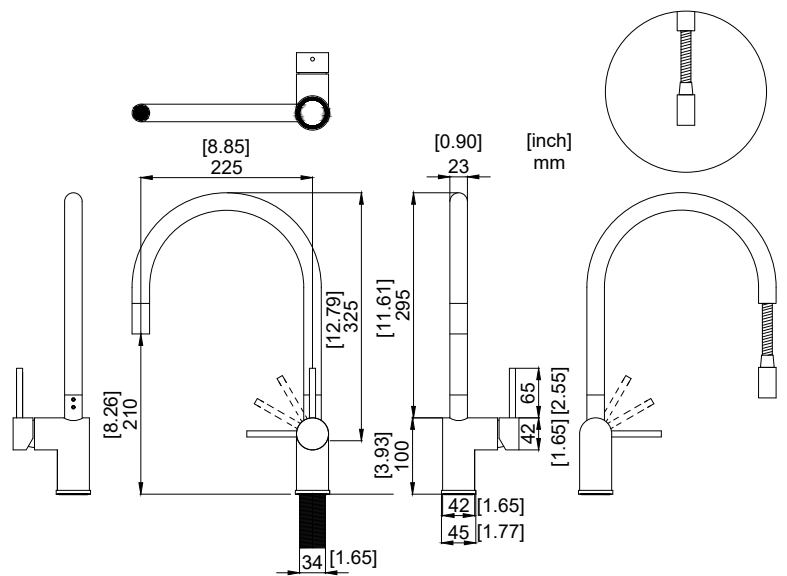

## RhythmExtended

- Kitchen taps
- Soft PEX® hoses
- Cut-out dimension 35 mm**
- Swivel range 360° and 150°
- Ceramic cartridge
- Pull down hose
- Flow rate 10 l/min

### Technical specification

Application area: Tap water,  
 Pressure certified: 16 bar EN 817  
 The product meets the requirements of: NS-EN ISO/IEC 17065  
 Working pressure: 50 - 1000 kPa  
 Test pressure max 1600 kPa  
 Hot water connection: max. 80 ° C  
 Sound class: 1

Soft PEX® connections approved with DWGW  
 Length of connecting hose: 500mm  
 Type approved according to Sintef nr: PS 3552  
 The product meets the requirements of: NS-EN ISO/IEC 17065  
 Issued: 09.05.2019 Valid until: 01.06.2024  
[www.sintefcertification.no](http://www.sintefcertification.no)

### Cartridge:

Kerox 35 mm  
 Endurance test: EN 817 70 000 cycles  
 ASME A 112.18.1M 500 000 cycles  
 Pressure test:  
 Pneumatic: 6 bar / 87 psi  
 Hydraulic: 35 bar / 500 psi

With volume limit screw