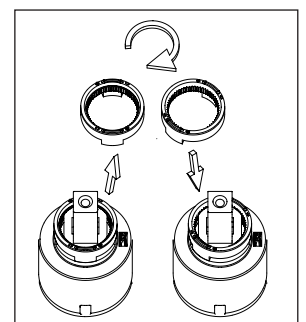

## RhythmExtended

- Kitchen taps
- Soft PEX® hoses
- Cut-out dimension 35 mm**
- Swivel range 360° and 150°
- Ceramic cartridge
- Pull down hose
- Flow rate 10 l/min

### Technical specification

Application area: Tap water,  
 Pressure certified: 16 bar EN 817  
 The product meets the requirements of: NS-EN ISO/IEC 17065  
 Working pressure: 50 - 1000 kPa  
 Test pressure max 1600 kPa  
 Hot water connection: max. 80 ° C  
 Sound class: 1

Soft PEX® connections approved with DWGW  
 Length of connecting hose: 500mm  
 Type approved according to Sintef nr: PS 3552  
 The product meets the requirements of: NS-EN ISO/IEC 17065  
 Issued: 09.05.2019 Valid until: 01.06.2024  
[www.sintefcertification.no](http://www.sintefcertification.no)

### Cartridge:

Kerox 35 mm  
 Endurance test: EN 817 70 000 cycles  
 ASME A 112.18.1M 500 000 cycles  
 Pressure test:  
 Pneumatic: 6 bar / 87 psi  
 Hydraulic: 35 bar / 500 psi

With volume limit screw