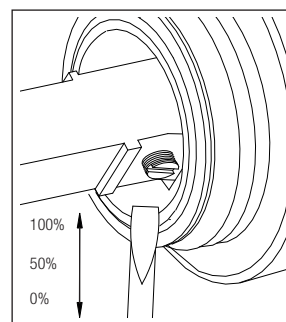

## RhythmExtended

- Kitchen taps
- Soft PEX® hoses
- Cut-out dimension 35 mm**
- Swivel range 360° and 150°
- Ceramic cartridge
- Pull down hose
- Flow rate 10 l/min

### Technical specification

Application area: Tap water,  
 Pressure certified: 16 bar EN 817  
 The product meets the requirements of: NS-EN ISO/IEC 17065  
 Working pressure: 50 - 1000 kPa  
 Test pressure max 1600 kPa  
 Hot water connection: max. 80 ° C  
 Sound class: 1

Soft PEX® connections approved with DWGW  
 Length of connecting hose: 500mm  
 Type approved according to Sintef nr: PS 3552  
 The product meets the requirements of: NS-EN ISO/IEC 17065  
 Issued: 09.05.2019 Valid until: 01.06.2024  
[www.sintefcertification.no](http://www.sintefcertification.no)

### Cartridge:

Kerox 35 mm  
 Endurance test: EN 817 70 000 cycles  
 ASME A 112.18.1M 500 000 cycles  
 Pressure test:  
 Pneumatic: 6 bar / 87 psi  
 Hydraulic: 35 bar / 500 psi

With volume limit screw